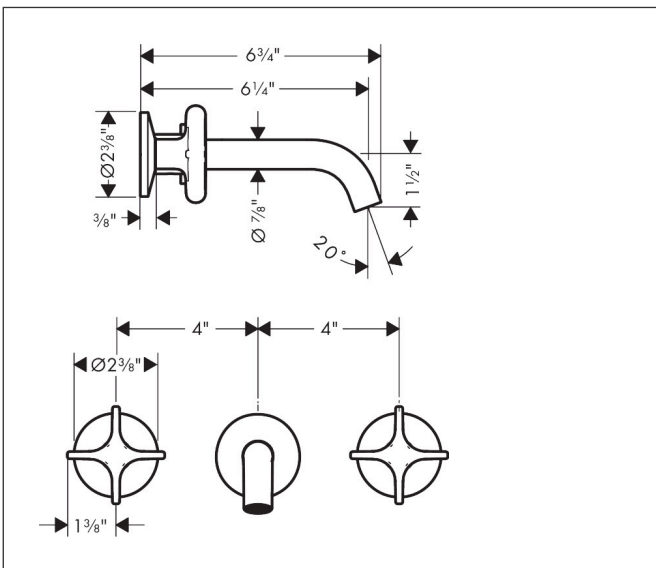

Brand AXOR
 Art. Name **AXOR One** Wall-Mounted Widespread Faucet-Cross Handles, 1.2 GPM
 Art. Nr. 48130251
 Surface Brushed Gold Optic
 Pos. 1

Product Picture

Features

- Consists of: Wall-Mounted Widespread Faucet Trim, Pop Up Drain
- Handle design: cross handle
- Spray type: Aerated spray
- Maximum flow rate : 1.2 GPM
- 90-degree ceramic valves
- Non-closing flush grated valve

Drawing

Technology