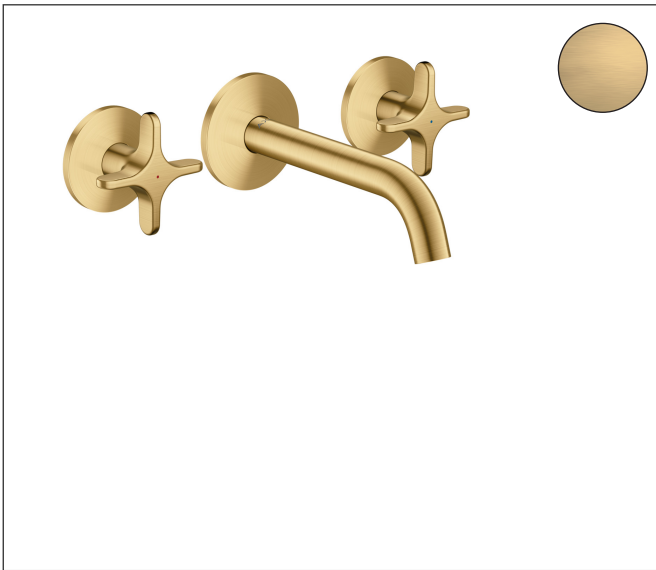

Brand AXOR
 Art. Name **AXOR One** Wall-Mounted Widespread Faucet-Cross Handles, 1.2 GPM
 Art. Nr. 48130251
 Surface Brushed Gold Optic
 Pos. 1

Product Picture

Features

- Consists of: Wall-Mounted Widespread Faucet Trim, Pop Up Drain
- Handle design: cross handle
- Spray type: Aerated spray
- Maximum flow rate : 1.2 GPM
- 90-degree ceramic valves
- Non-closing flush grated valve

Drawing

Technology