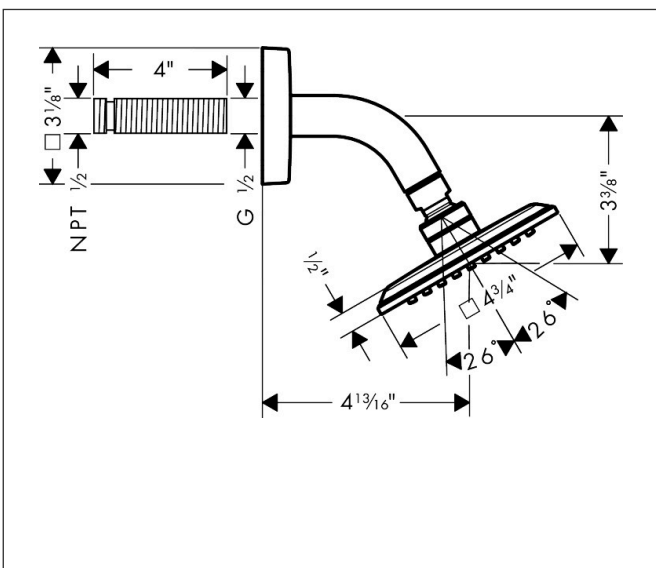

Brand	AXOR
Art. Name	AXOR Citterio C Showerhead 120/120 1-Jet with Showerarm, 1.8 GPM
Art. Nr.	28812001
Surface	Chrome
Pos.	1

Product Picture

Features

- Consists of: showerhead, showerarm
- Showerhead size: 4" x 4"
- Spray type: PowderRain
- Maximum flow rate : 1.8 GPM
- Projection: 4 7/8"
- Spray disc surface: fully finished matching spray face
- Showerhead removable for cleaning

Drawing

Technology

Spray Types