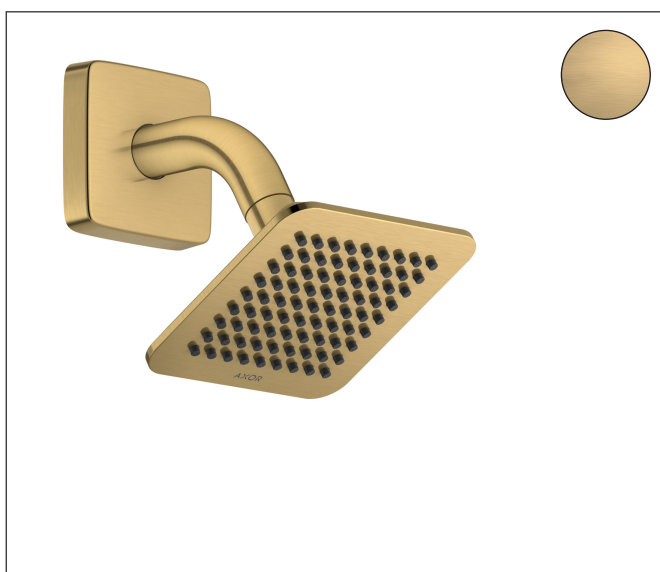

Brand	AXOR
Art. Name	AXOR Citterio C Showerhead 120/120 1-Jet with Showerarm, 2.5 GPM
Art. Nr.	28811251
Surface	Brushed Gold Optic
Pos.	1

Product Picture

Features

- Consists of: showerhead, showerarm
- Showerhead size: 4" x 4"
- Spray type: PowderRain
- Maximum flow rate : 2.5 GPM
- Projection: 4 7/8"
- Spray disc surface: fully finished matching spray face
- Showerhead removable for cleaning

Drawing

Technology

Spray Types

Codes / Standards

- cUPC/IAPMO/3016/showers/2,5gpm