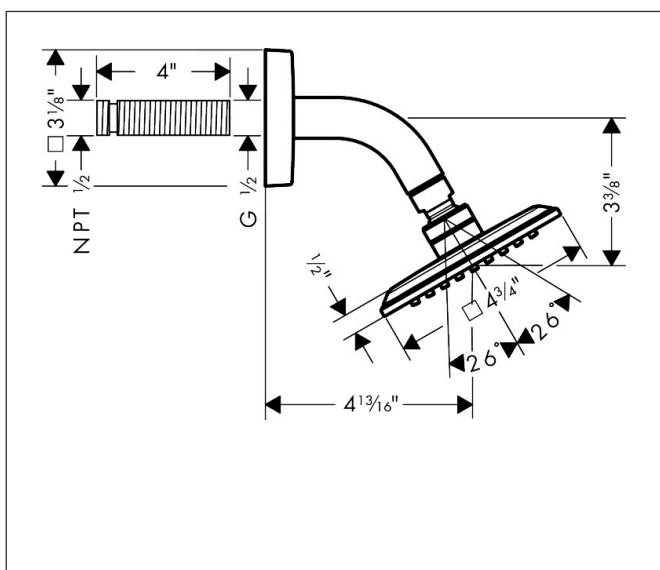

Brand	AXOR
Art. Name	AXOR Citterio C Showerhead 120/120 1-Jet with Showerarm, 2.5 GPM
Art. Nr.	28811251
Surface	Brushed Gold Optic
Pos.	1

Product Picture

Features

- Consists of: showerhead, showerarm
- Showerhead size: 4" x 4"
- Spray type: PowderRain
- Maximum flow rate : 2.5 GPM
- Projection: 4 7/8"
- Spray disc surface: fully finished matching spray face
- Showerhead removable for cleaning

Drawing

Technology

Spray Types

Codes / Standards

- cUPC/IAPMO/3016/showers/2,5gpm