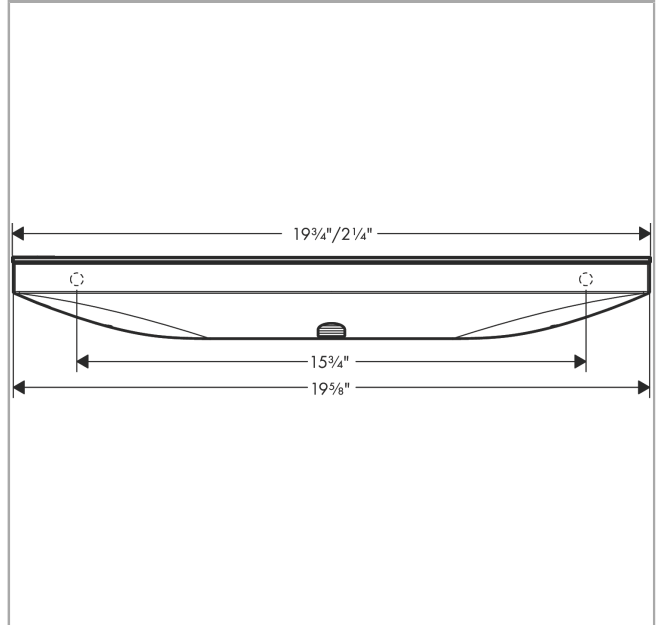

Rainfinity
Wall Outlet 500 with Handshower Holder left and Shelf
 Finish: **matte white** Part no. : **26843701**

Description

Features

- 19.68" storage shelf
- Metal connection angle
- G ½
- For shower hoses with a conical nut
- Shelf made of safety glass
- Shelf color: graphite

Item details

List Price \$ 693.00

Design awards

Compliance / Sustainability

Product image

Scale drawing

Rainfinity
Wall Outlet 500 with Handshower Holder left and Shelf
 Finish: **matte white** Part no. : **26843701**

Exploded drawing

Year of production: >04/20

Rainfinity
Wall Outlet 500 with Handshower Holder left and Shelf
 Finish: **matte white** Part no. : **26843701**

Spare parts list

Year of production: >04/20

Pos.	Description	Part no.	Price	PU
1	mounting set	96179000	-	1
2	mounting set	93661000	-	1
3	non return valve DW 10	96456000	-	1
4	screw cover	95181000	-	1