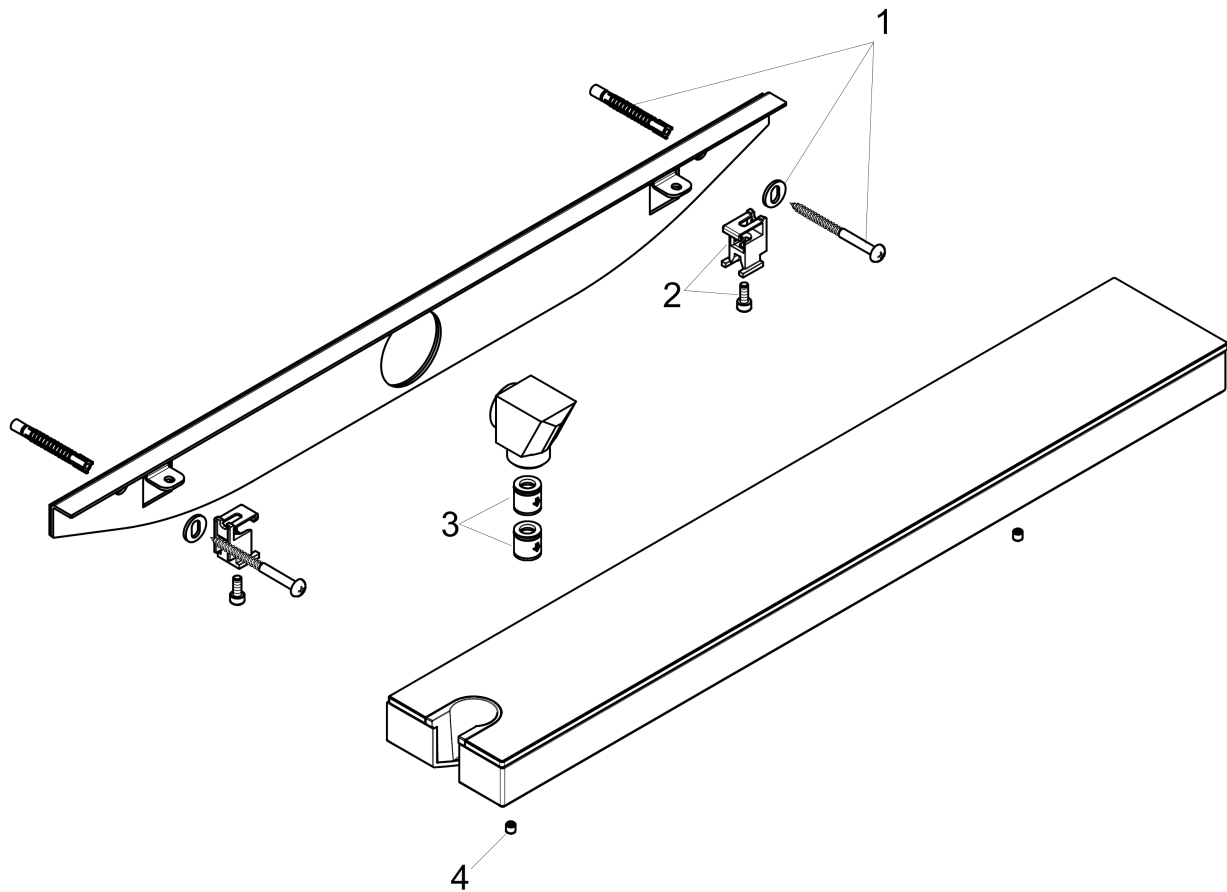

Rainfinity
Wall Outlet 500 with Handshower Holder left and Shelf
 Finish: **matte white** Part no. : **26843701**

Description

Features

- 19.68" storage shelf
- Metal connection angle
- G ½
- For shower hoses with a conical nut
- Shelf made of safety glass
- Shelf color: graphite

Item details

List Price \$ 693.00

Design awards

Compliance / Sustainability

Product image

Scale drawing

Rainfinity
Wall Outlet 500 with Handshower Holder left and Shelf
 Finish: **matte white** Part no. : **26843701**

Exploded drawing

Year of production: >04/20

Rainfinity
Wall Outlet 500 with Handshower Holder left and Shelf
 Finish: **matte white** Part no. : **26843701**

Spare parts list

Year of production: >04/20

Pos.	Description	Part no.	Price	PU
1	mounting set	96179000	-	1
2	mounting set	93661000	-	1
3	non return valve DW 10	96456000	-	1
4	screw cover	95181000	-	1