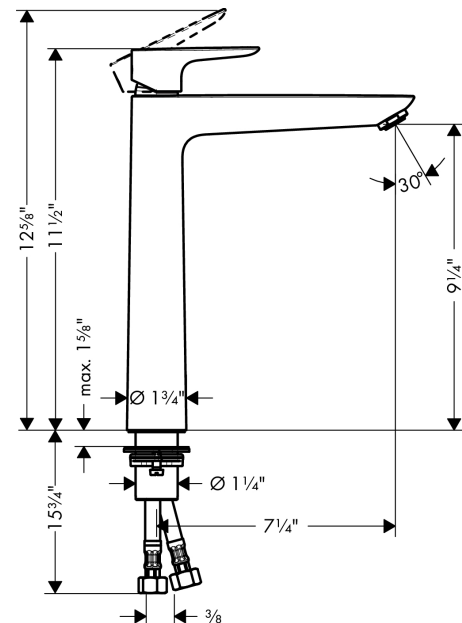

Talis E
Single-Hole Faucet 240, 1.2 GPM
 Finish: **brushed bronze** Part no. : **71717141**

Description

Features

- Handle variant: Lever
- Spray modes: aerated spray
- Max. flow: 1.2 GPM (4.5 L/Min)
- Ceramic cartridge

Item details

List Price \$ 484.00

Technology

Compliance / Sustainability

Product image

Scale drawing

Talis E
Single-Hole Faucet 240, 1.2 GPM
 Finish: **brushed bronze** Part no. : **71717141**

Exploded drawing

Year of production: >07/20

Talis E
Single-Hole Faucet 240, 1.2 GPM
 Finish: **brushed bronze** Part no. : **71717141**

Spare parts list

Year of production: >07/20

Pos.	Description	Part no.	Price	PU
1	handle	92687140	-	1
2	screw cover	95704000	-	1
3	flange	92625140	-	1
4	nut	92689000	-	1
5	O-ring 25x1,5	98146000	-	1
6	O-ring 27x1,5	92527000	-	1
7	cartridge, assy	97685000	-	1
8	seal	98865000	-	1
9	adapter for cartridge	92628000	-	1
10	adapter for cartridge	98866000	-	1
11	O-ring 23x2	98398000	-	1
12	aerator M24x1 (4,5 l/min)	92877140	-	1
13	flat seal	98749000	-	1
14	fixing set (Ø 32)	13961000	-	1
15	lever collar	97548000	-	1
16	connection hose 23½" M8x0,75 3/8"	98600001	-	1