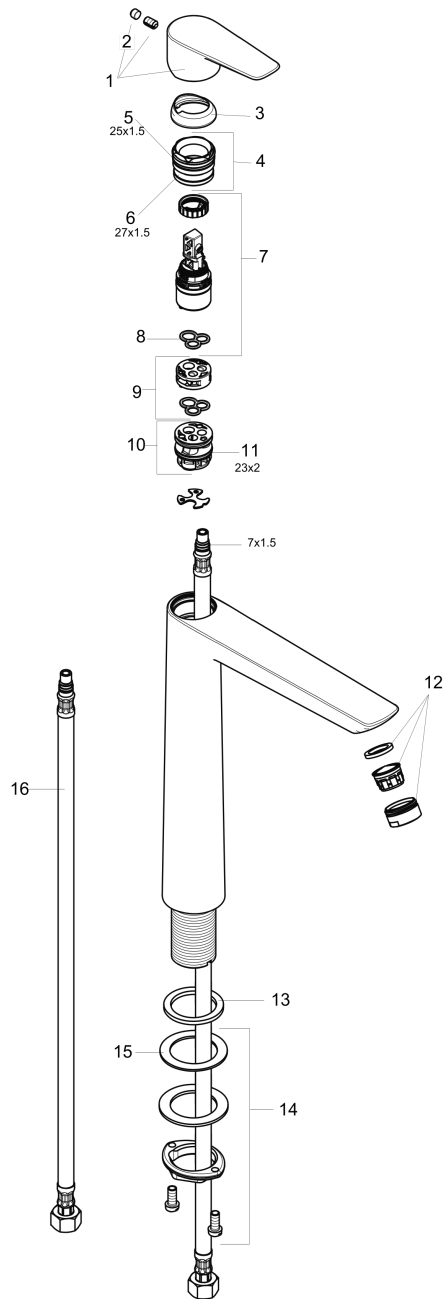

Talis E
Single-Hole Faucet 240, 1.2 GPM
 Finish: **brushed bronze** Part no. : **71717141**

Description

Features

- Handle variant: Lever
- Spray modes: aerated spray
- Max. flow: 1.2 GPM (4.5 L/Min)
- Ceramic cartridge

Item details

List Price \$ 484.00

Technology

Compliance / Sustainability

Product image

Scale drawing

Talis E
Single-Hole Faucet 240, 1.2 GPM
 Finish: **brushed bronze** Part no. : **71717141**

Exploded drawing

Year of production: >07/20

Talis E
Single-Hole Faucet 240, 1.2 GPM
 Finish: **brushed bronze** Part no. : **71717141**

Spare parts list

Year of production: >07/20

Pos.	Description	Part no.	Price	PU
1	handle	92687140	-	1
2	screw cover	95704000	-	1
3	flange	92625140	-	1
4	nut	92689000	-	1
5	O-ring 25x1,5	98146000	-	1
6	O-ring 27x1,5	92527000	-	1
7	cartridge, assy	97685000	-	1
8	seal	98865000	-	1
9	adapter for cartridge	92628000	-	1
10	adapter for cartridge	98866000	-	1
11	O-ring 23x2	98398000	-	1
12	aerator M24x1 (4,5 l/min)	92877140	-	1
13	flat seal	98749000	-	1
14	fixing set (Ø 32)	13961000	-	1
15	lever collar	97548000	-	1
16	connection hose 23½" M8x0,75 3/8"	98600001	-	1